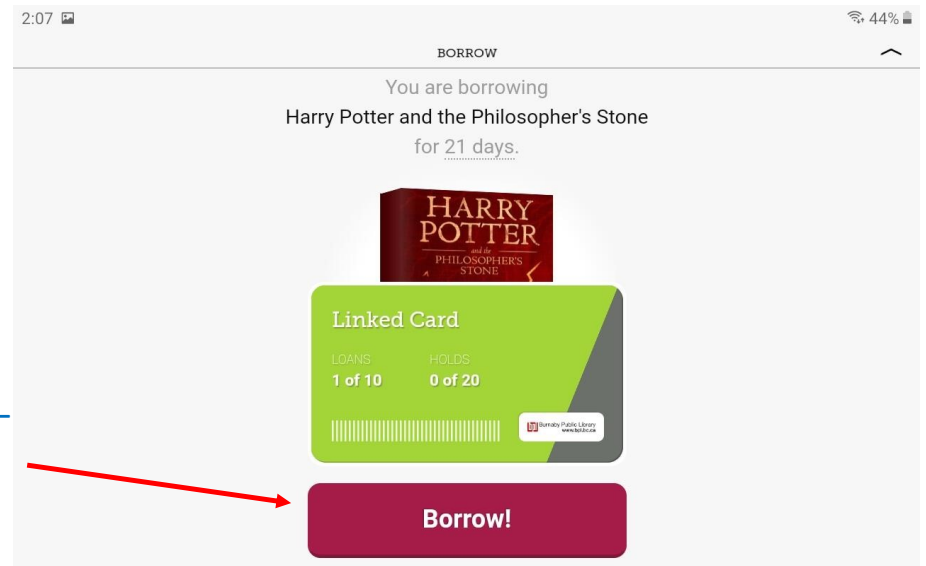

ANTELOPE
WOMAN

MICHAEL WOLFF
FIRE AND FURY

Library

Shelf

When you find a book you'd like to borrow, just click "Borrow"

This window will appear – click Borrow again...

This is where your book will appear (on your Shelf)