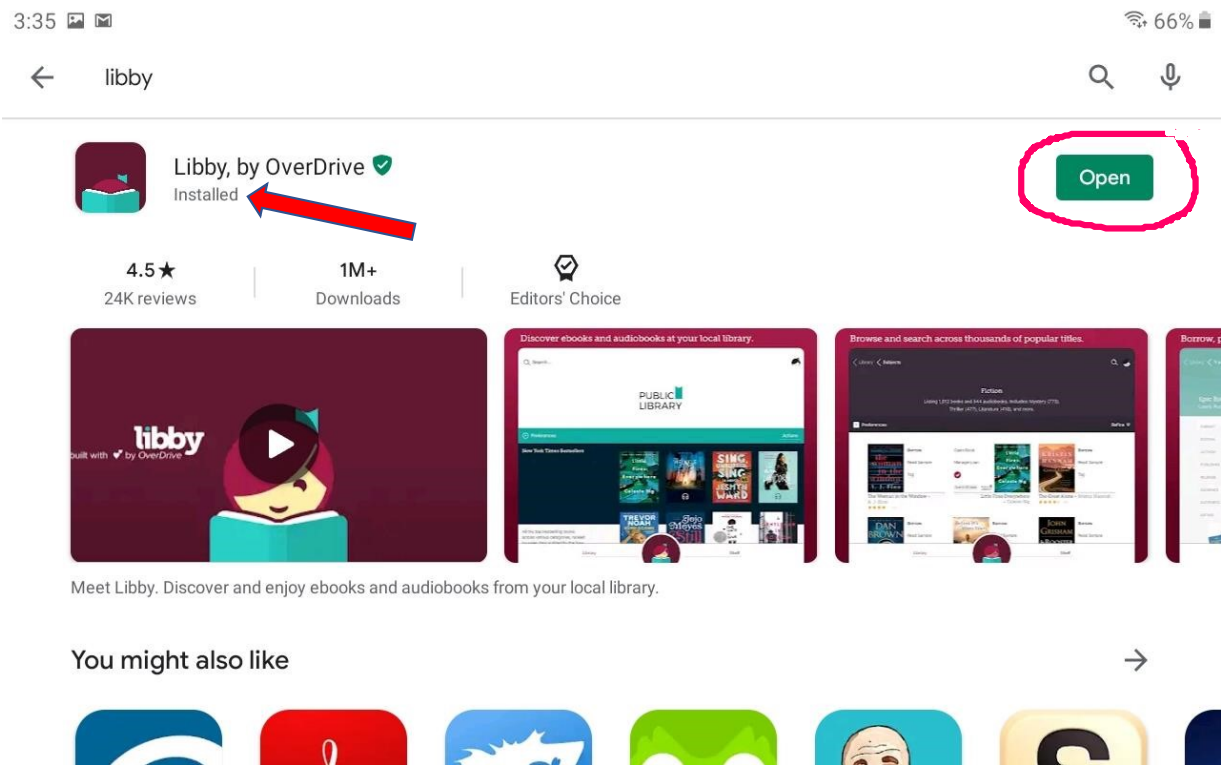

Wait until it says Installed - Now click Open