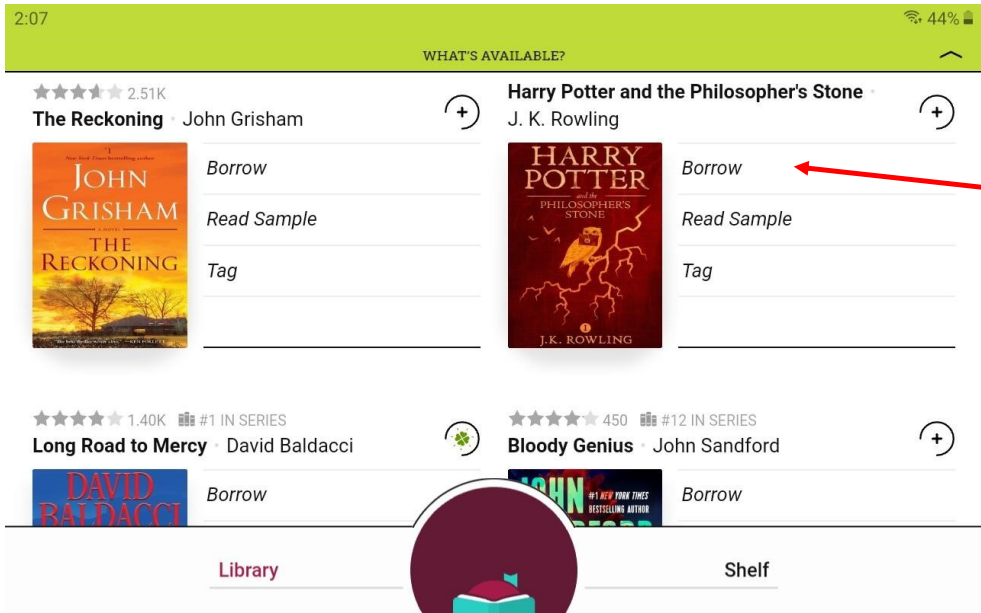

Okay, you're signed in! Here is your library card.

Linked Card

LOANS	HOLDS
1 of 10	0 of 20

Barcode area with Burnaby Public Library logo and website URL: www.bpl.bc.ca

Rename Card

Next ←

7.

That's it! Now you can Search For A Book or Explore

ANTELOPE
WOMAN

MICHAEL WOLFF
FIRE AND FURY

Library

Shelf

When you find a book you'd like to borrow, just click "Borrow"

This window will appear – click Borrow again...

This is where your book will appear (on your Shelf)